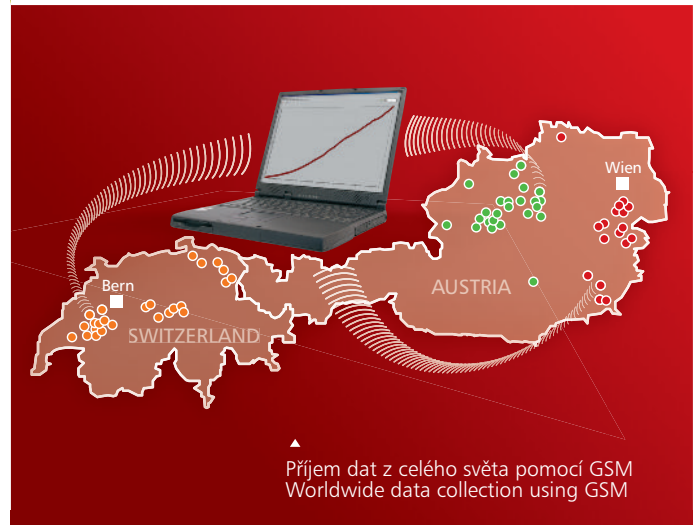

Specifikace:

Maximální hmotnost:	50 nebo 100 kg
Napájení:	6–9 V DC
Výdrž baterie:	min. 15 dnů
Kapacita paměti:	1 rok
Přenos dat:	memory stick, GSM, RS-485, LAN, Wi-Fi a Internet

Automatic poultry scales BAT 2

With Innov' Space Award 2005 and World Poultry Award 2006, the BAT2 scale is the technological leader in automatic poultry weighing. Thanks to its compact design and battery operation, it can be installed quickly without any wires and additional expenses.

Our unique GSM communication system makes building of large wireless networks with remote monitoring simple and cost-effective. Have you ever dreamt about getting daily statistics of all your flocks for just a few Euro per month? Imagine no more high fees to the communication companies and no problems with cable installation. Just plug a standard SIM card into the scale and it will automatically send daily statistics to your PC or mobile phone. You can be in touch with all your flocks daily and you can react timely.

There are also many other connection possibilities, so it is easy to use in all existing systems. Together with BAT 2 Full that offers all features, we also offer simpler BAT 2 Lite version suitable for applications with a limited budget.

Specifications:

Maximum weight:	50 or 100 kg
Power:	6–9 V DC
Battery life:	min. 15 days
Memory capacity:	1 year of operation
Data transfer:	memory stick, GSM, RS-485, LAN, Wi-Fi and Internet

▲ Statistika zpracovaná na PC
Statistics processed on a PC